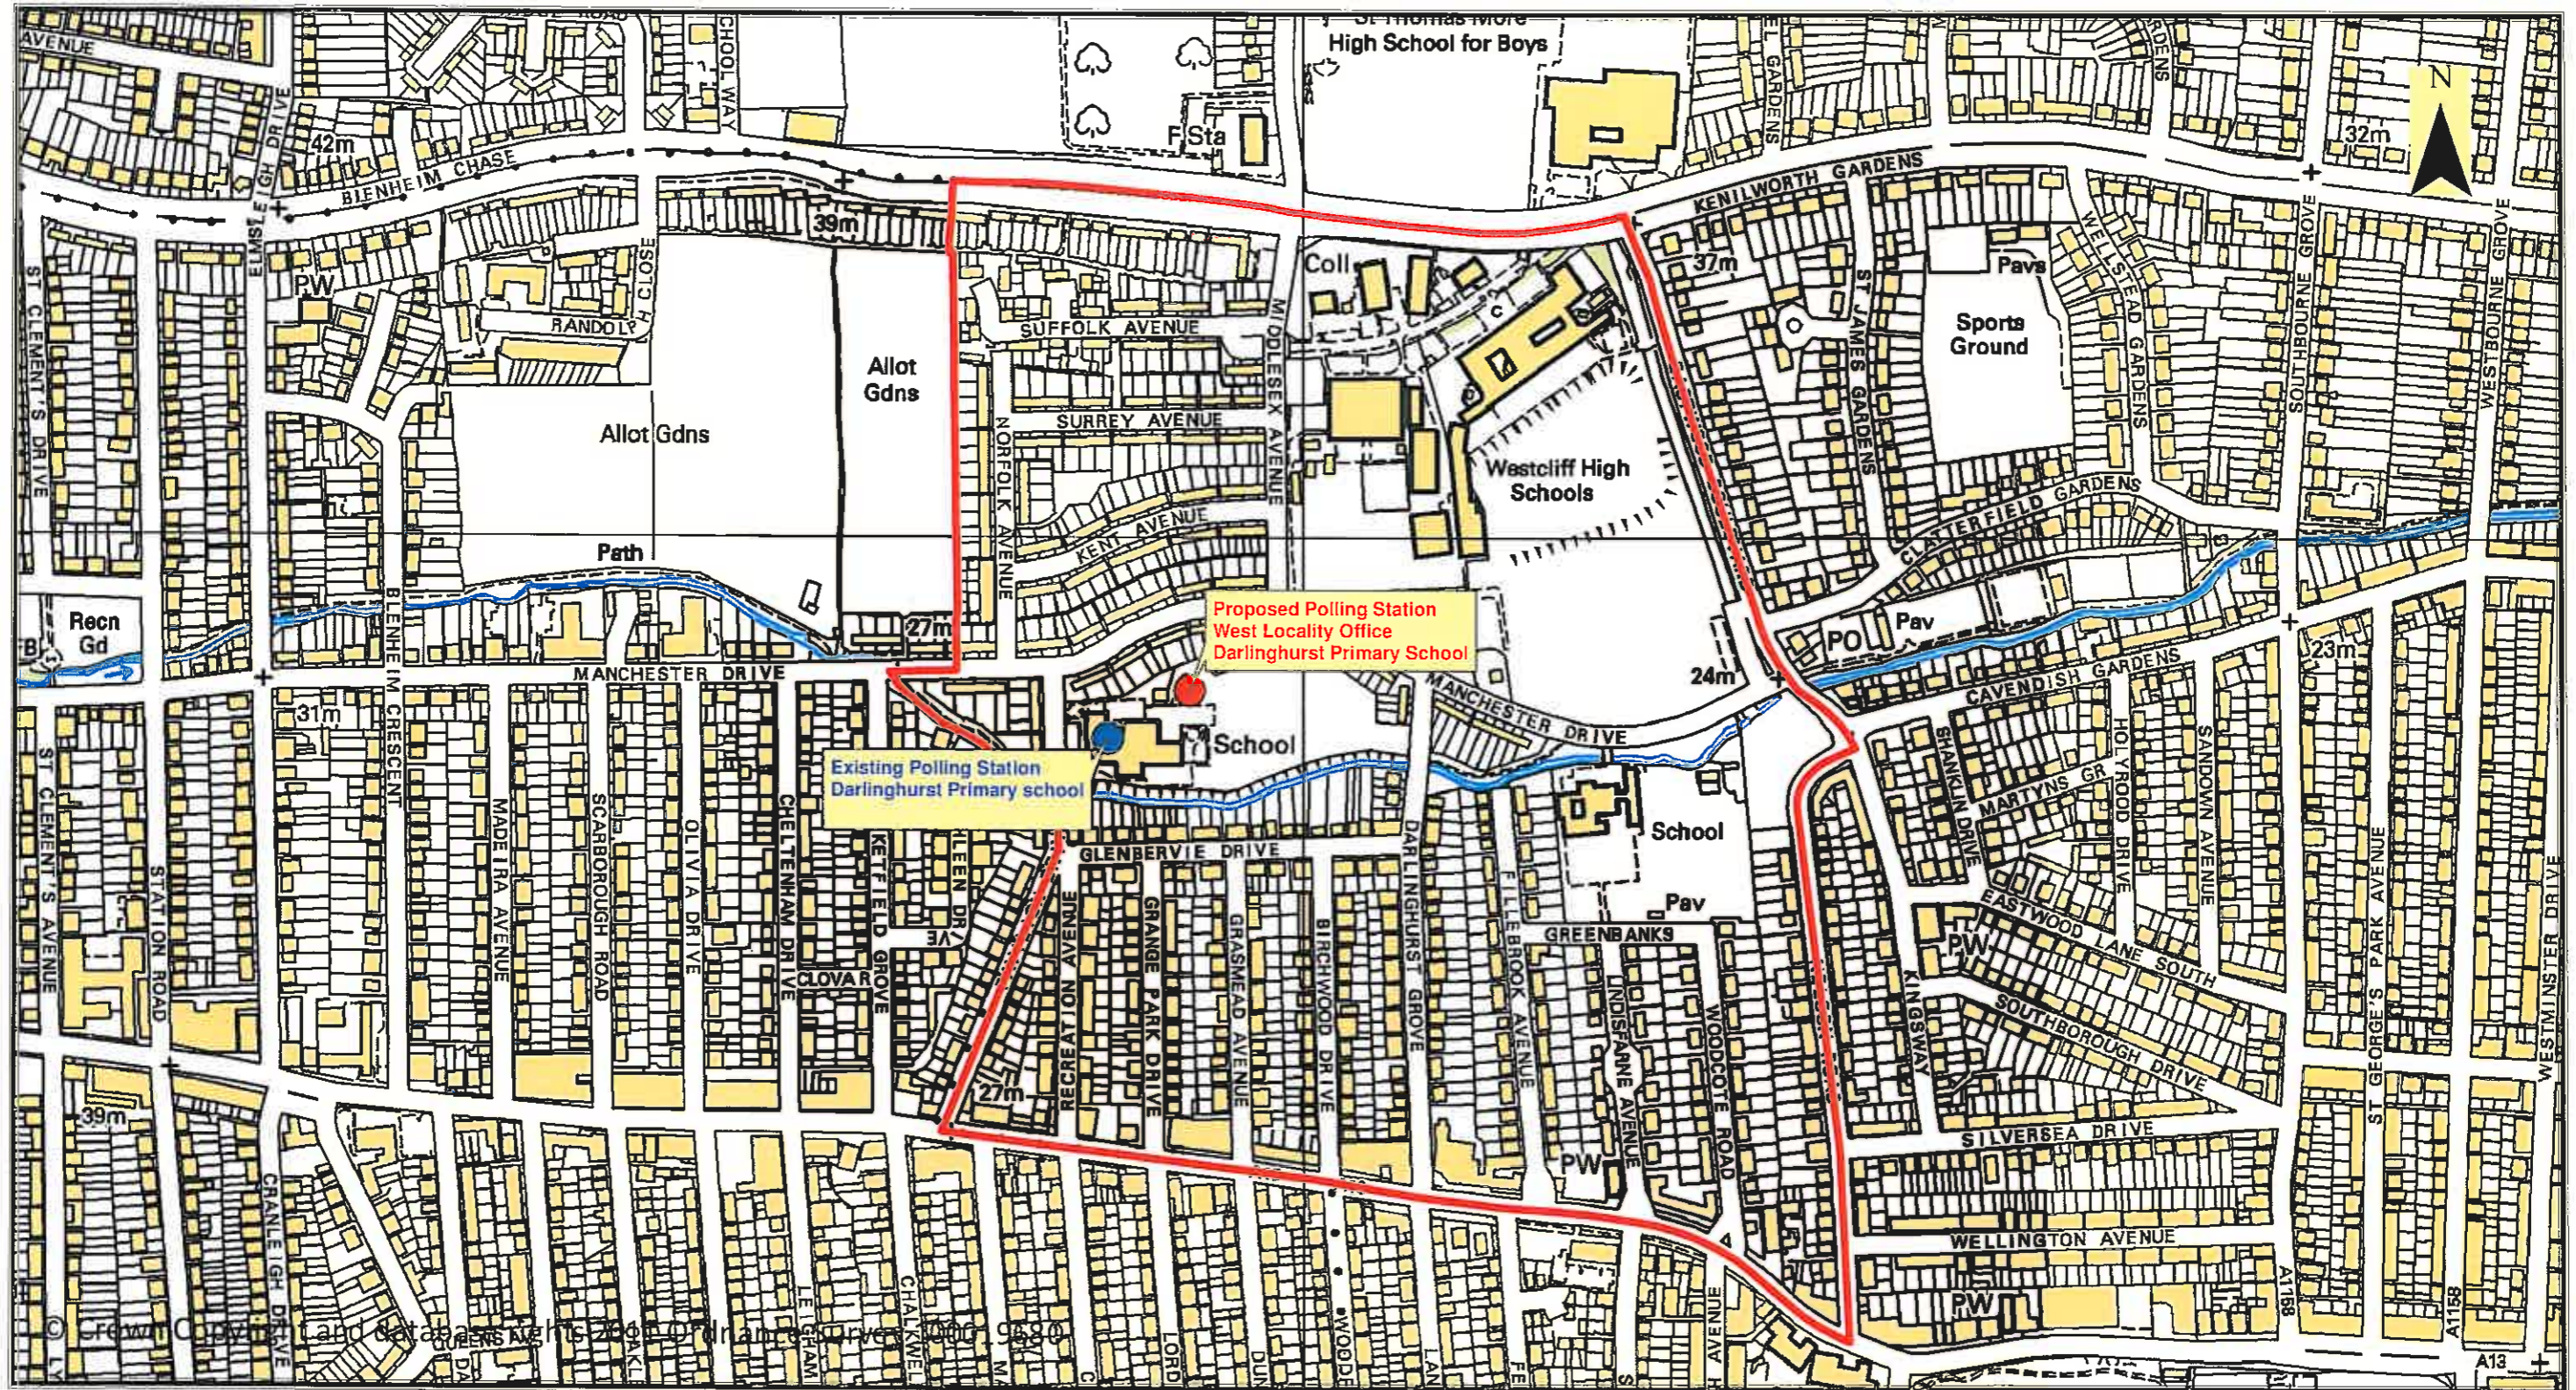

Polling Station Review 2011

Ward - Blenheim Park

Polling District - WU