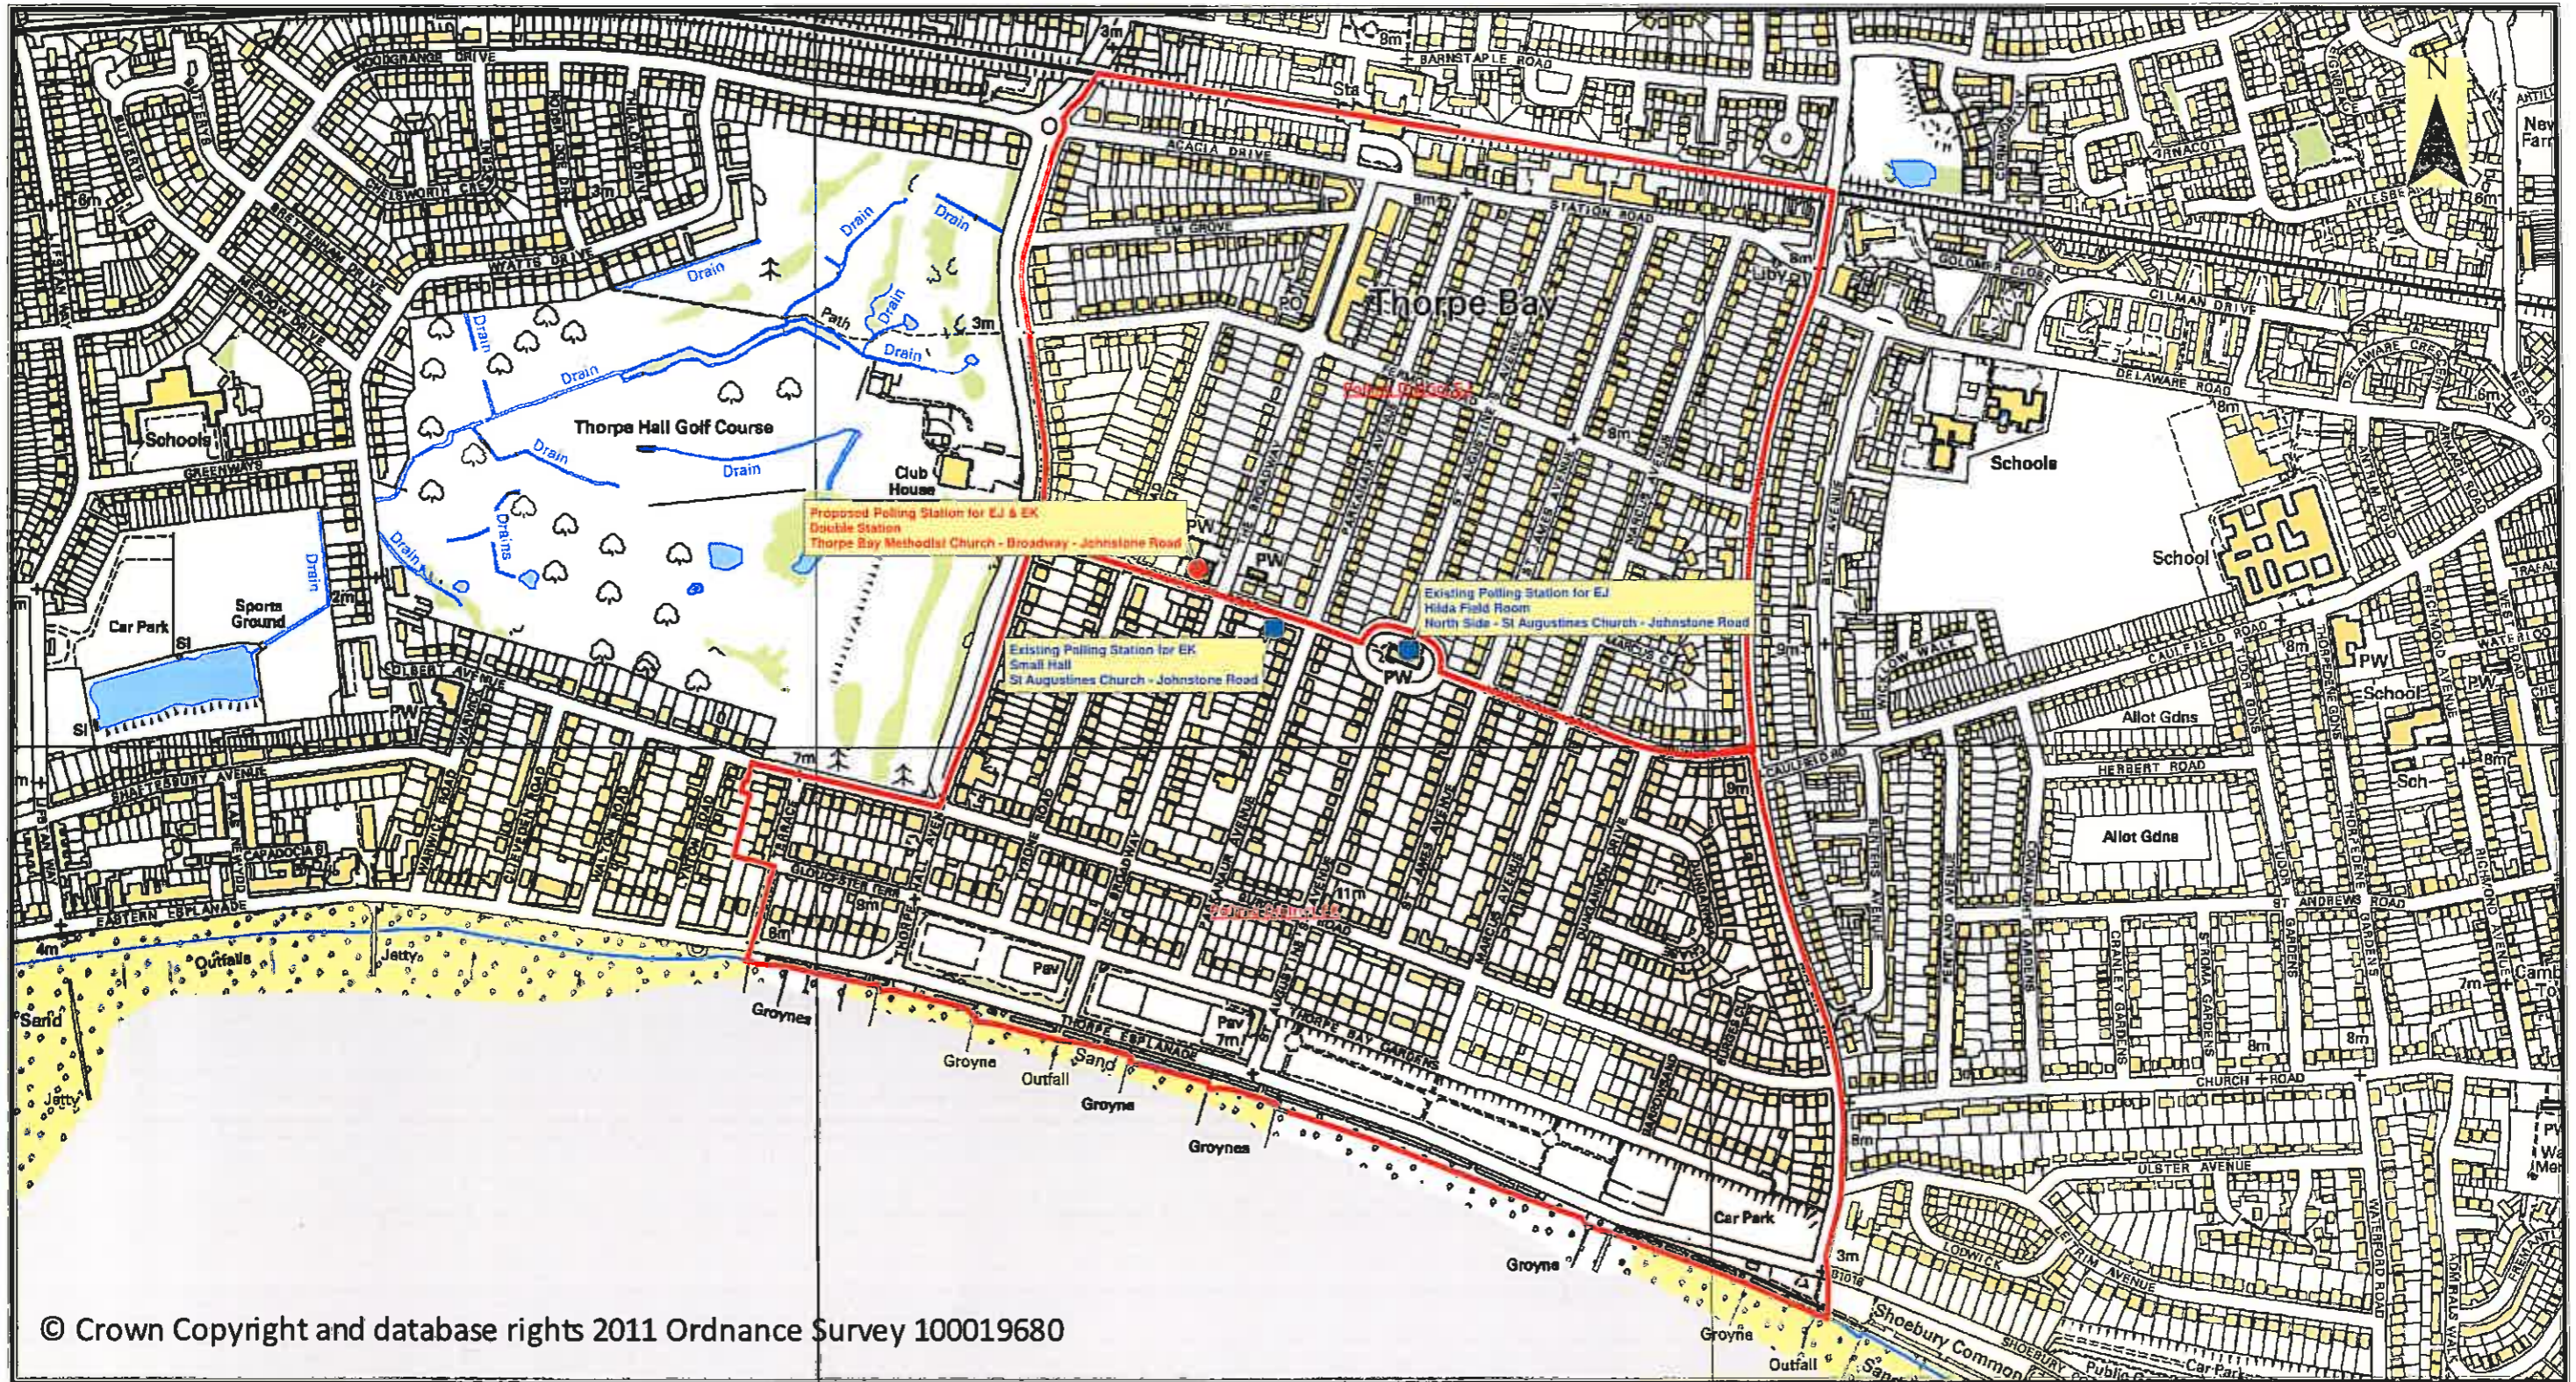

Polling Station Review 2011

Ward - Thorpe

Polling District - EJ and EK proposed double station

PLAN 6

© Crown Copyright and database rights 2011 Ordnance Survey 100019680

0 250 500 1,000 1,500 2,000 Meters