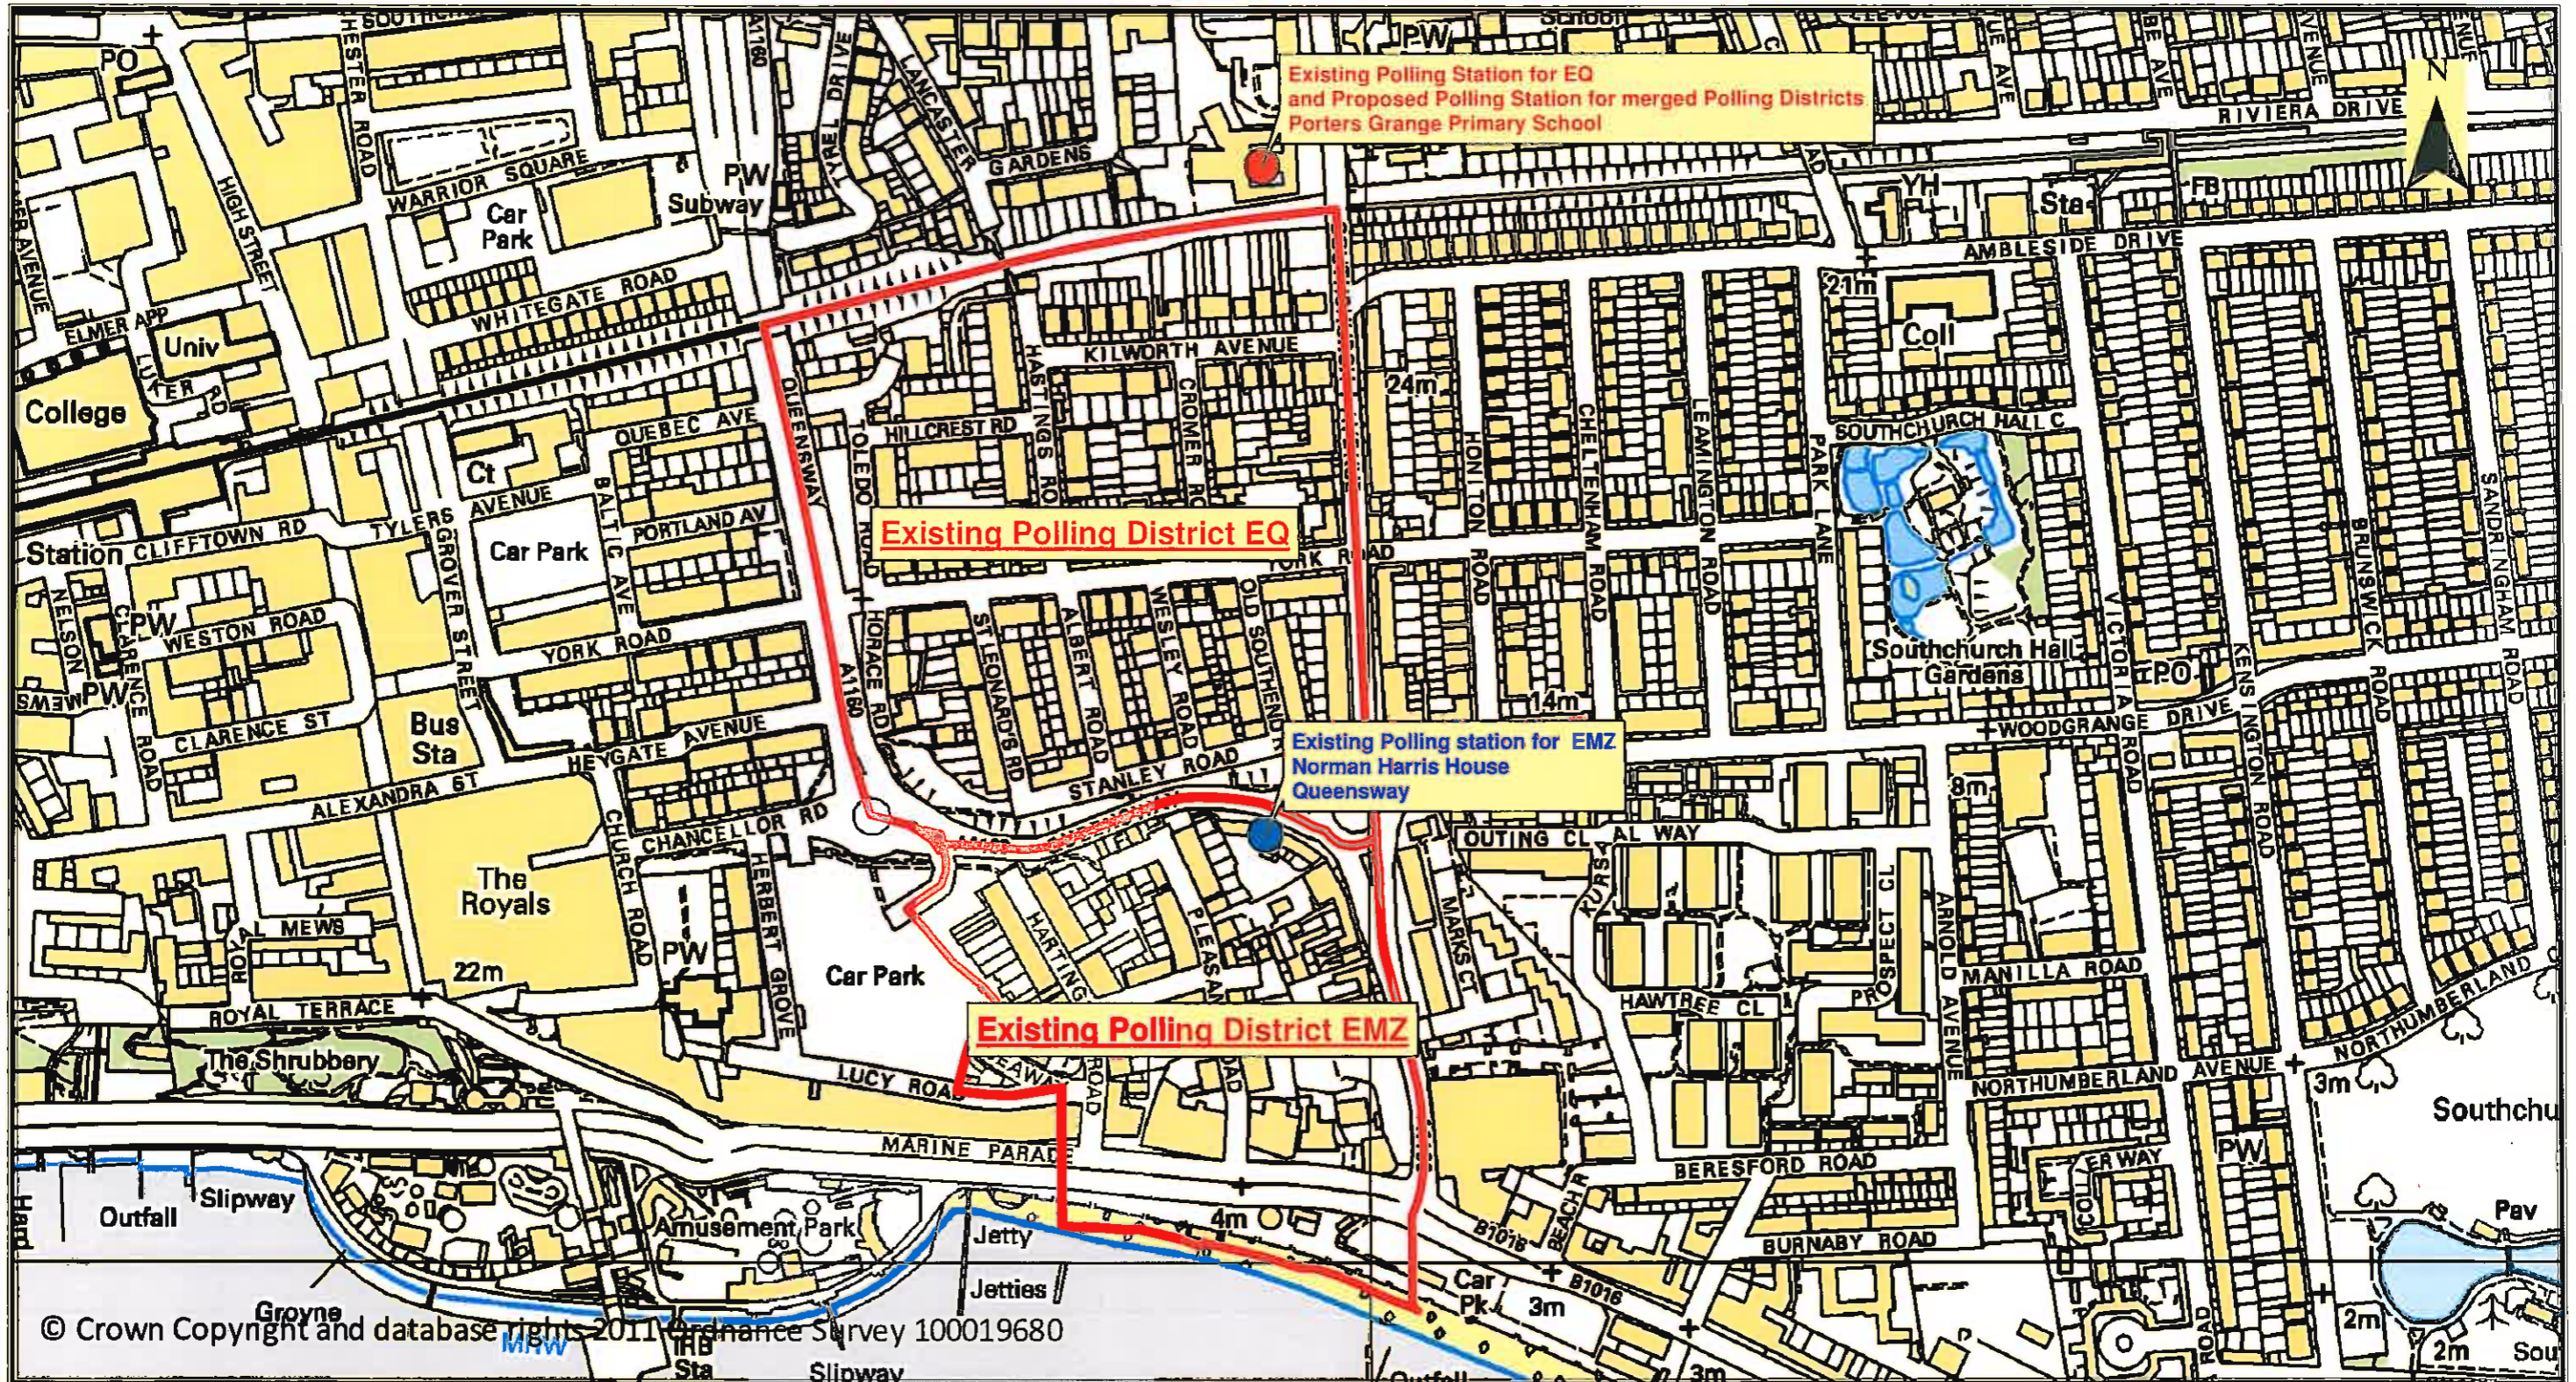

Polling Station Review 2011

Ward - Kursaal

Polling District - EQ and EMZ proposed merger